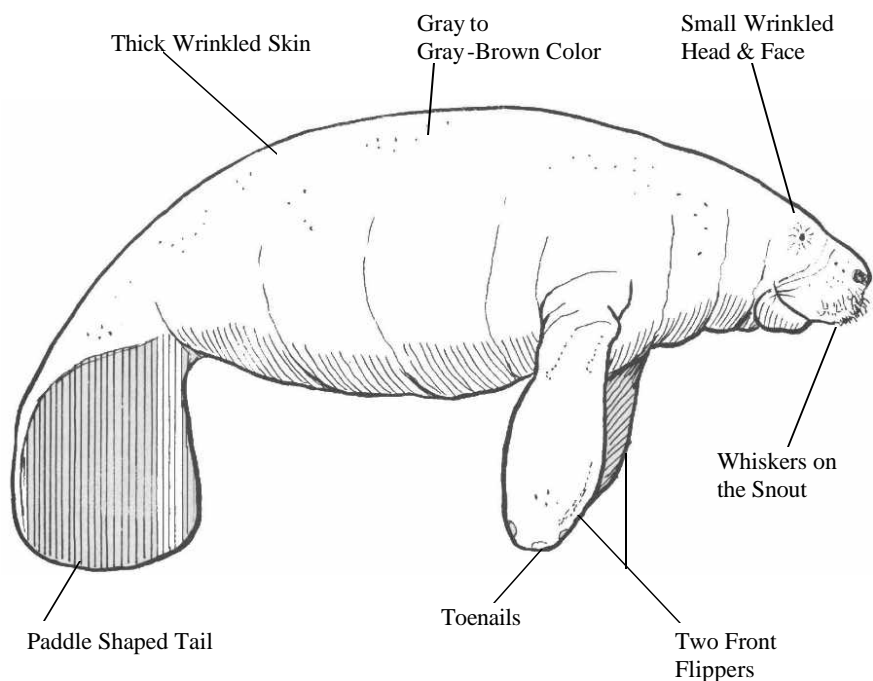

## West Indian Manatee

*Trichechus manatus*

**Length:** 12 plus feet

**Weight:** over 3,500 pounds

**Color:** gray to gray-brown

**Food:** 100 pounds of aquatic plants a day

**Reproduction:** One calf every  
2 to 5 years

**Range in US:** North Carolina  
to Texas, mainly  
Florida

**Location:** Rivers, canals,  
estuaries, saltwater  
bays, & occasionally  
the open ocean

- ◆ Manatees only have molars to grind their food.
- ◆ Manatees chew two times per second.
- ◆ Manatee teeth are constantly being replaced as they wear down and fall out.
- ◆ The intestine of an adult manatee can measure 130 feet long.
- ◆ Manatees only breath through their nostrils.
- ◆ Manatee can hold their breath for up to 24 minutes.
- ◆ Manatee lungs are 2/3 the length of its body.
- ◆ A manatee cannot turn its head sideways, it must turn its whole body.
- ◆ It takes 13 months for a manatee to be born.
- ◆ Calves spend two years with their mothers learning the migration routes.

## Manatees are Mammals

Manatees breath air and have hair like all other mammals. They look like a relative of dolphins and whales but manatees are closer related to elephants.