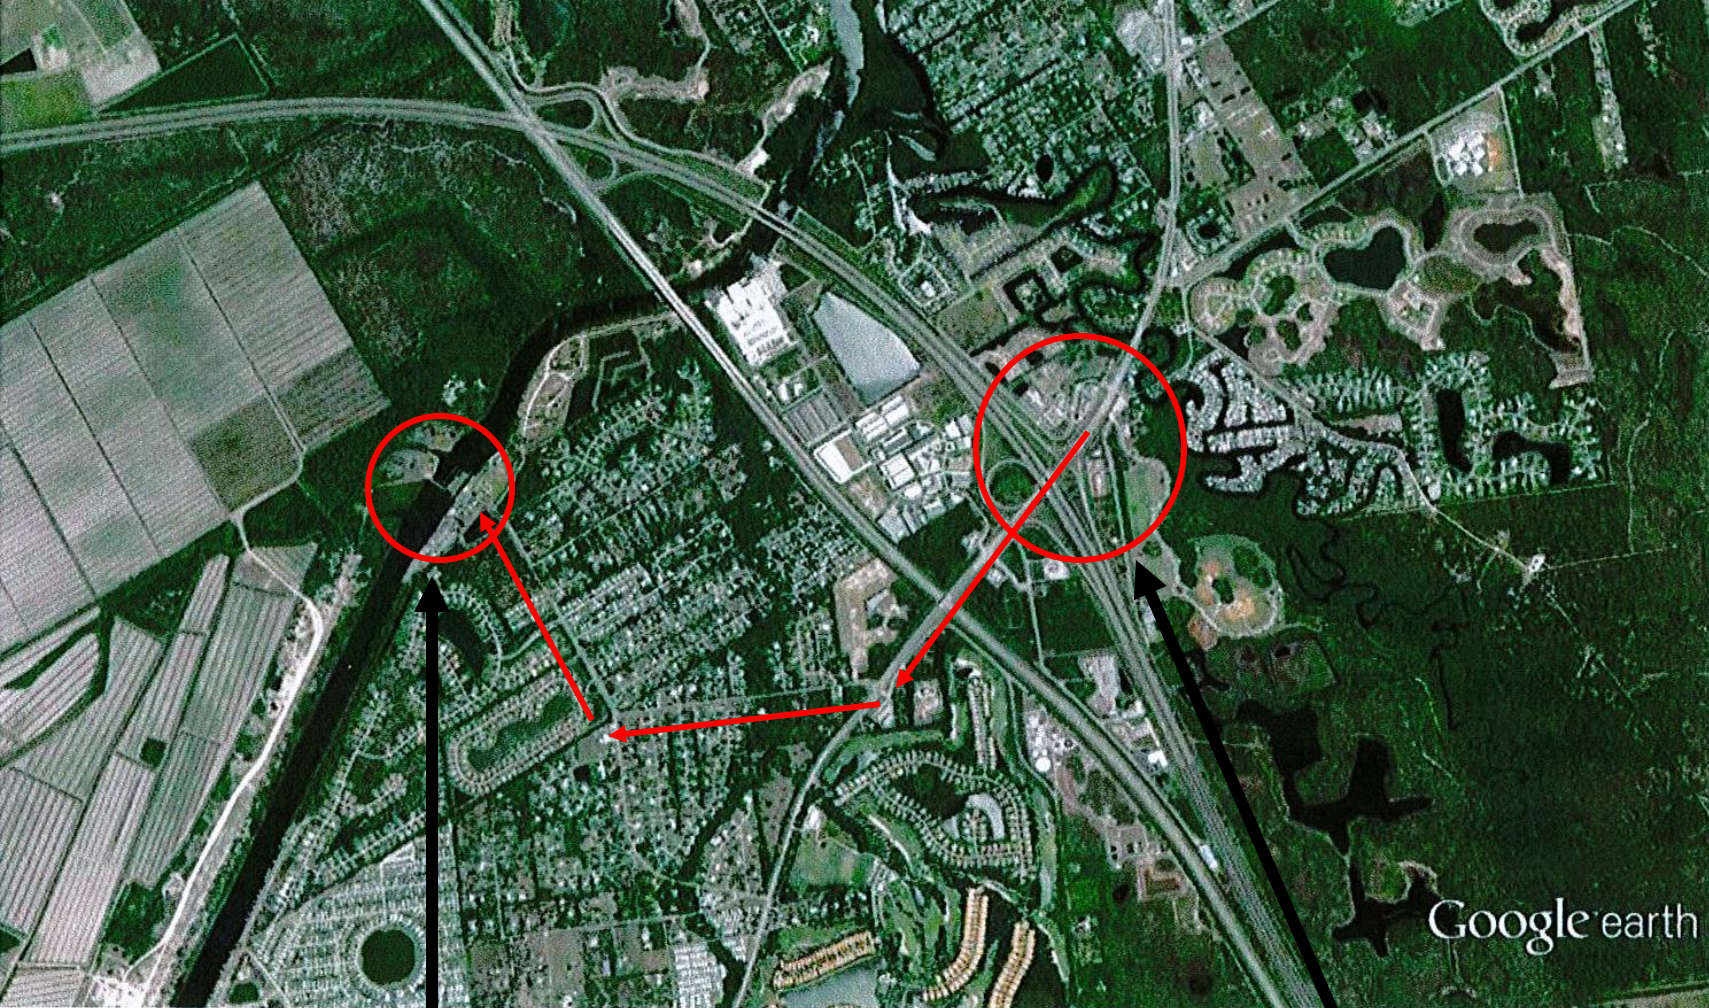

Atlantic
Ocean

Indian River Lagoon

Florida Oceanographic
Coastal Center

St. Lucie Inlet

C-24 Canal

C-23 Canal

St. Lucie River Estuary

C-44 St. Lucie Canal

Lake
Okeechobee

St Lucie River Estuary and Indian River Lagoon

Google earth

St. Lucie Lock Recreational Area
S-80 Lock & Dam- Visitor's Center

I-95 Stuart Exit -#101
Holiday Inn Express,
Courtyard Marriott